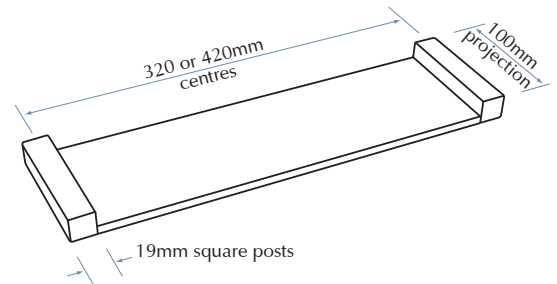

PRODUCT FEATURES:

TRIUMPH SHELF TR0941

Lengths Available: 300mm and 400mm

- Polished stainless steel with two post assembly

Overall Dimensions

Please specify length required

x 100mm projection

PRODUCT DATA:

CONSTRUCTION:

Units fabricated of polished stainless steel with 19mm square posts.

INSTALLATION:

Secure to wall with mounting screws (included) at holes provided.

TOLL FREE 1300 364 561

The manufacturer reserves the right to make changes in design and material without formal notice and without incurring obligation.