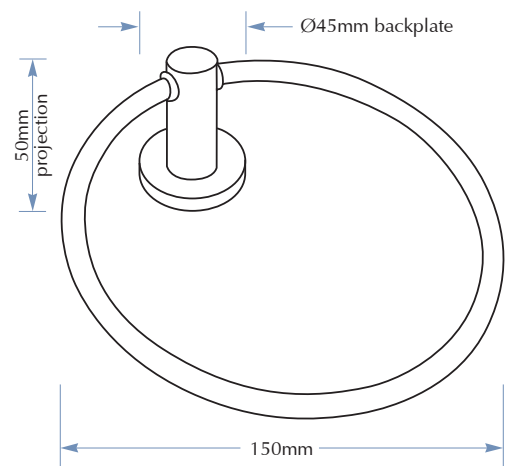

Bradley
AUSTRALIA

customised excellence

MODEL TS034-MB
TRESOR SERIES TOWEL RING

www.bradleyaustralia.com

PRODUCT FEATURES:

- Matte black finish
 - Surface mounted
- Overall Dimensions
150mm W x 50mm projection
with 45mm dia backplate

PRODUCT DATA:

CONSTRUCTION:

Units are matte black with 45mm diameter backplates and concealed fixing.

INSTALLATION:

Secure to wall with mounting screws (included) at holes provided.

1300 364 561

The manufacturer reserves the right to make changes in design and material without formal notice and without incurring obligation.